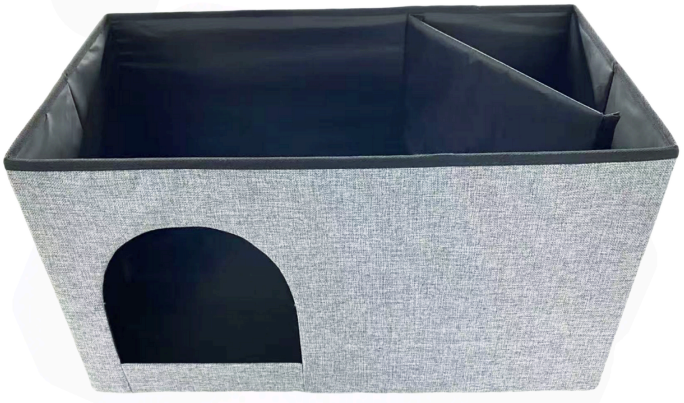

P1		49.5*39*39cm	1pc	P2		74*40*40cm	1pc
P3		75*41*6cm	1pc	P4		49.5*39cm	1pc
P5		74*40cm	1pc	P6		40*40cm	1pc

A

B

C

D

E

F