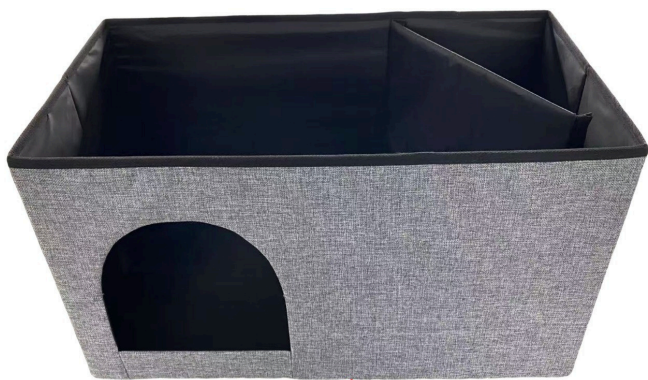

ASSEMBLY INSTRUCTIONS